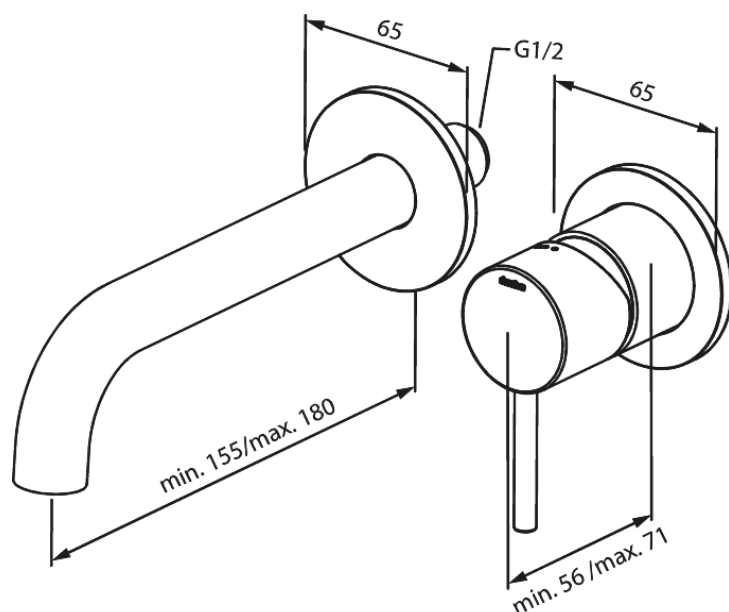

Product features

FM Mattsson Denmark ApS
Hvidkærvej 48, 5250 Odense SV, DK-56416218

+45 88 33 00 34 damixa-international@fmmattssongroup.com

Mere information på damixa.com

damixa